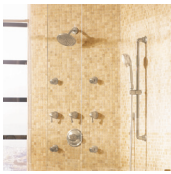

VALVES:

ioDIGITAL® Digital Valve

This innovative digital valve is the foundation of Moen's ioDIGITAL system, which provides consumers the ability to easily control water temperature and flow with electronic precision. The ioDIGITAL valve plugs into a standard 110v power outlet than can be located in a linen closet, under the tub – up to 30 feet from the bathroom – for easier installation and retrofit flexibility.

ExactTemp®

These unique valves create a customized shower for each individual. Users simply dial in the desired temperature of a shower so the ideal temperature is reached day after day. Separate volume control valves enable users to enjoy different volumes for different fixtures —one volume for the showerhead, another for the handshower and yet another for the body spray. To ensure safety, it immediately responds to changes in water pressure to prevent sudden, unwanted hot or cold water temperature changes.