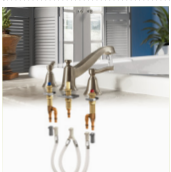

INSTALLATION:

Quick Connect Hoses

All Moen® kitchen pulldown and pullout faucets feature the Quick Connect installation system, making them faster and easier to install. A telltale "click" audibly signals a secure connection and eliminates the need for tools to attach the water line to the faucet.

M•PACT® Common Valve System

Moen's innovative M•PACT Common Valve System makes it easier to upgrade the style of the bathroom without replacing any faucet plumbing. A common-valve design allows for a quick faucet change within minutes: simply unscrew the handles and spout, lift them out and replace with the new style. It's just as easy to change the shower trim by removing the handle from the wall and replacing the trim.

M•PACT® Roman Tub Installation

A valve design, featuring Moen's Quick Connect installation system and the M•PACT Common Valve Design, significantly reduces installation time. A unique adjustable shank requires no cutting, is virtually error proof and is designed to work with a variety of materials, deck thicknesses and faucet trim styles.