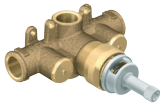

VALVES:

ioDIGITAL® Digital Valve

This innovative digital valve is the foundation of Moen's ioDIGITAL system, which provides consumers the ability to easily control water temperature and flow with electronic precision. The ioDIGITAL valve plugs into a standard 110v power outlet than can be located in a linen closet, under the tub – up to 30 feet from the bathroom – for easier installation and retrofit flexibility.

Posi-Temp®

Moen pressure-balancing valves adjust automatically to changes in water line pressure—ensuring constant and comfortable water temperatures. Despite demands elsewhere in the system, the water temperature will remain within $\pm 3^{\circ}\text{F}$ of the set temperature. For added safety, Moen's temperature limit stops can be set to control maximum hot water temperature.

Moentrol®

Water volume and temperature is at the user's control—allowing him or her to adjust the amount of water that flows through the tub or shower—from a gentle stream to full force. In addition, the simple operation allows users to push the handle to shut off water flow, and then pull the handle out to turn it on—with water quickly returning to the same temperature setting that was last used.

ExactTemp®

These unique valves create a customized shower for each individual. Users simply dial in the desired temperature of a shower so the ideal temperature is reached day after day. Separate volume control valves enable users to enjoy different volumes for different fixtures —one volume for the showerhead, another for the handshower and yet another for the body spray. To ensure safety, it immediately responds to changes in water pressure to prevent sudden, unwanted hot or cold water temperature changes.