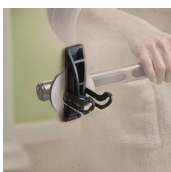

RELIABILITY:

Limited Lifetime Warranty

All Moen faucets come with a Limited Lifetime Warranty against leaks, drips and finish defects. See Moen.com for complete warranty information.

ACCESSORIES:

Pro-Fit®

Available on a variety of accessory collections, this single-screw mounting system reduces the number of mounting screws by half. Additionally, it eliminates the need for a set screw.

SecureMount™

Available on Moen® Home Care® products, this patented technology allows anyone to quickly and easily install grab bars securely, with or without studs, while also providing a 500-pound weight pull capacity that exceeds ADA requirements.