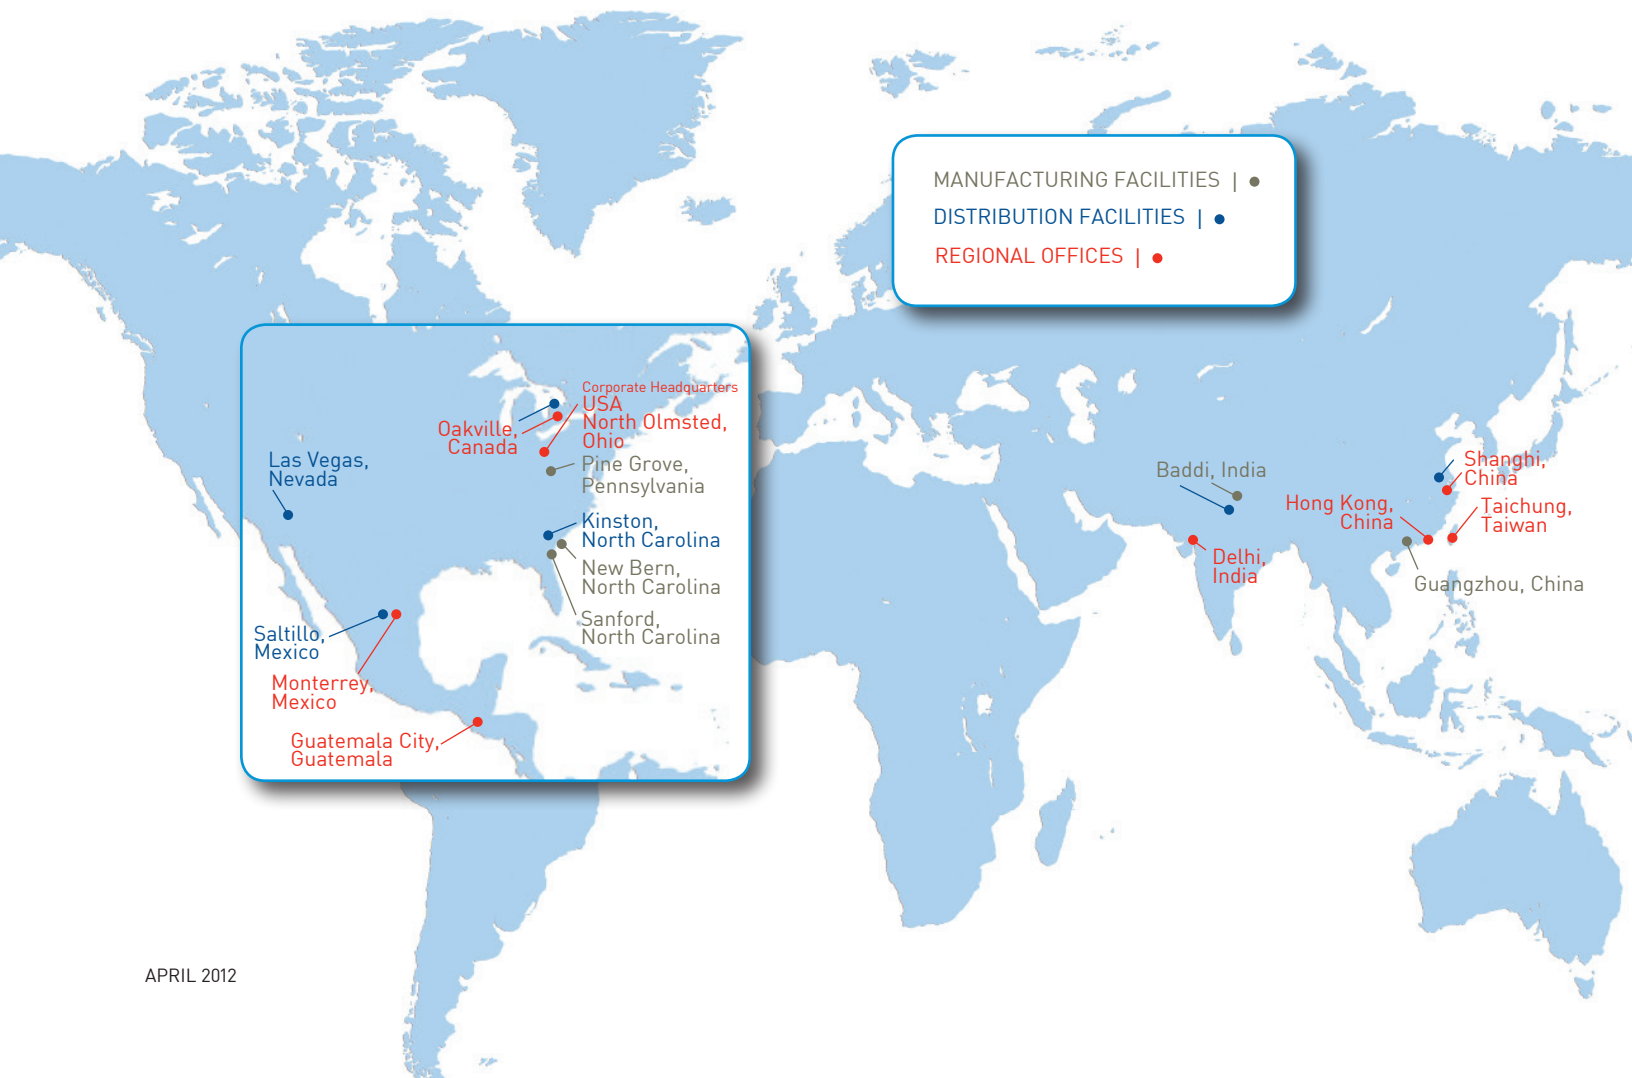

MOEN 2012 FACT SHEET

THE COMPANY

Moen Incorporated
25300 Al Moen Drive
North Olmsted, Ohio 44070
(440) 962-2000
moen.com

Moen Incorporated is a Fortune Brands Home & Security, Inc. company (NYSE:FBHS).

LEADERSHIP

David B. Lingafelter, *President*
Mike Bauer, *President, U.S. Businesses*
Mike Dennis, *President, Canada, Mexico and Latin America*
Nancy Uridil, *Senior Vice President, Global Operations*
Todd Teter, *Vice President and General Manager, U.S. Wholesale*
Steve Janas, *Vice President and General Manager, Retail*
Mark Loeper, *Vice President and General Manager, Accessories*

Mike Pickett, *Vice President, Global Strategic Development*
George Wu, *Vice President, General Manager, Moen China LTD*
Michael Koon-Hing HUI, *Vice President, Asia Pacific*
Tim Baker, *Vice President, Information Technology and Vice President and General Manager, Commercial*
Robyn Hill, *Vice President, Human Resources*
Gary Gajewski, *Vice President, Finance*
Timothy McDonough, *Vice President, Global Brand Marketing*

LOCATIONS