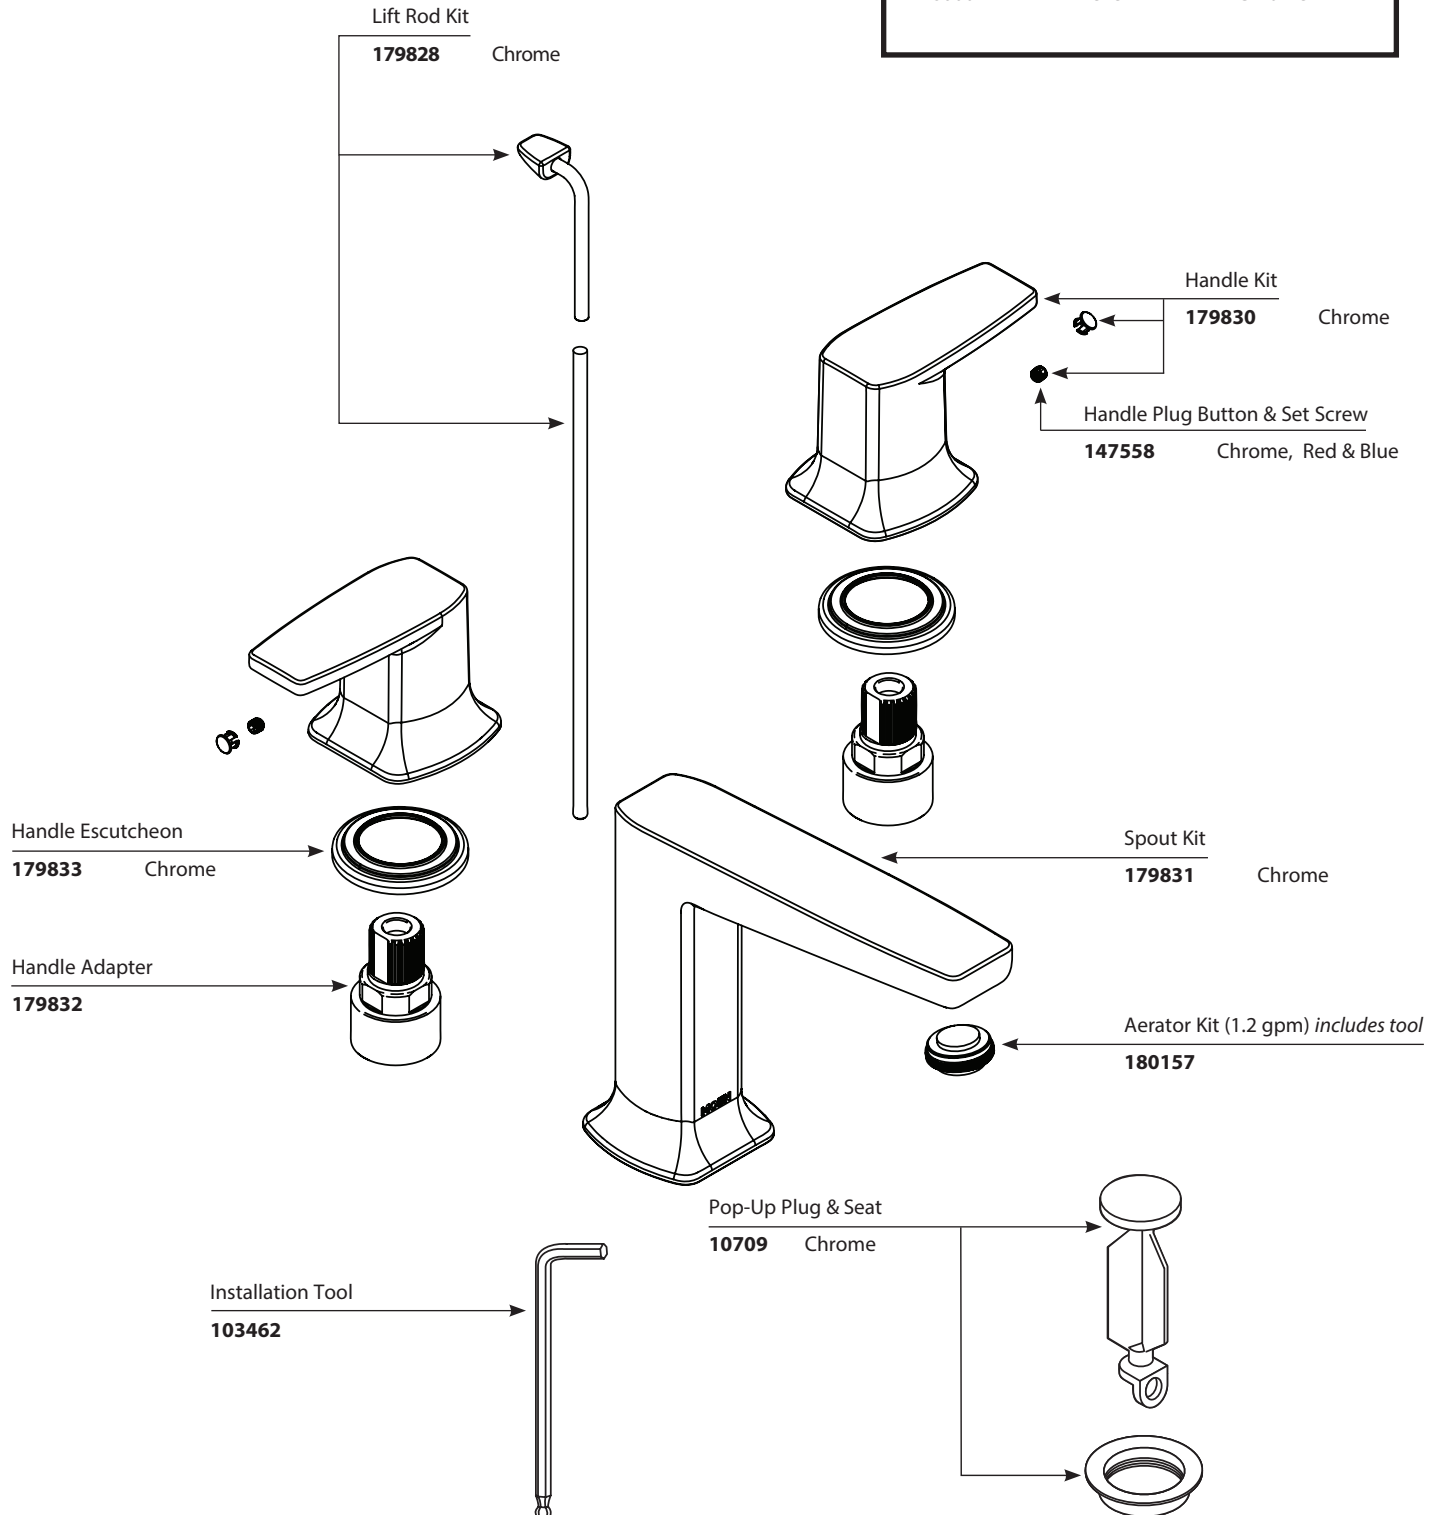

■ Valve: 9000, 69000

*There is more than 1 version of this model  
Page down to identify the version you have*

Via™		
Two-Handle Widespread Trim		
MODEL	HANDLE	FINISH
TS8002	Lever	Chrome

■ Valve: 9000, 69000

Via™ Two-Handle Widespread Trim		
MODEL	HANDLE	FINISH
TS8002	Lever	Chrome